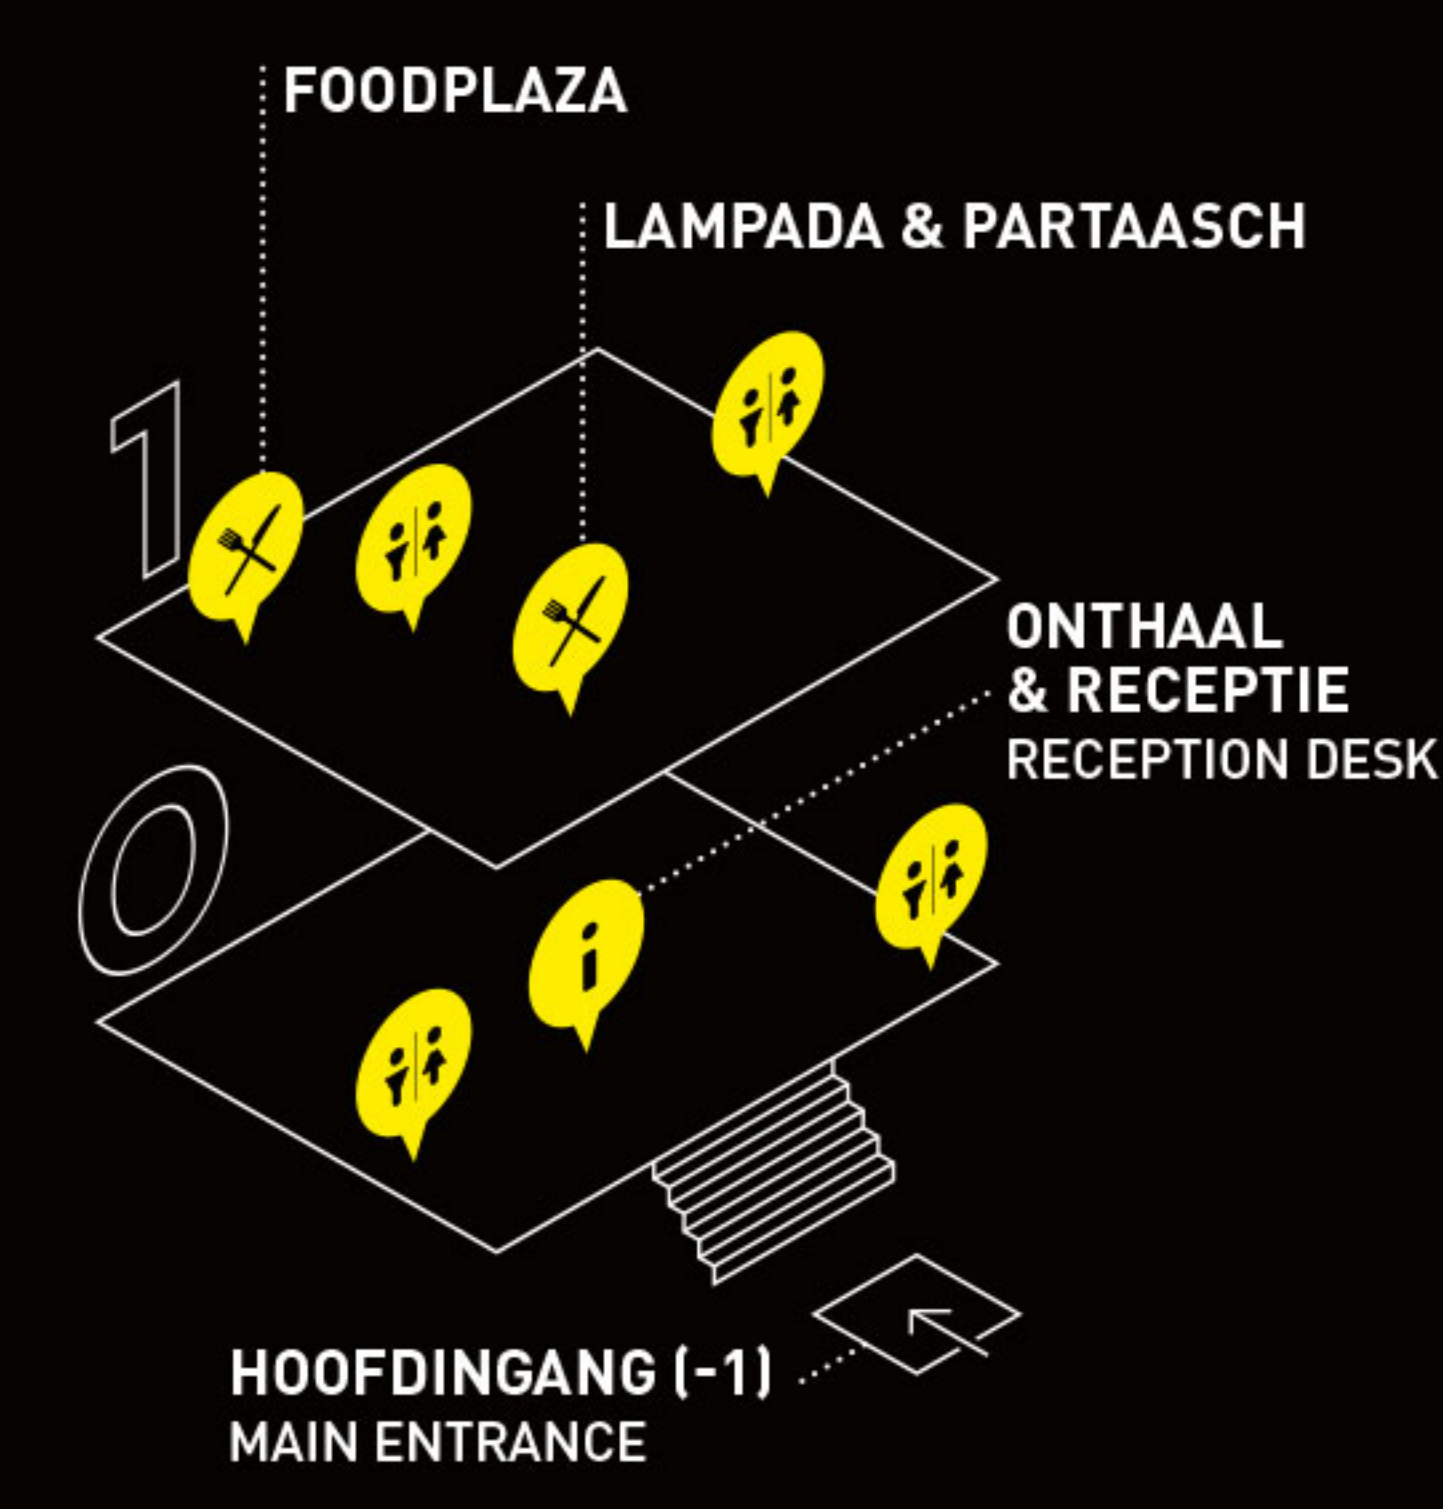

LEGENDE

CAPTION

- OVERDEKTE FIETSPARKING
BIKE SHELTER
- MIJNDEPOT
MINE DEPOT
- LAADPAAL
CHARGING STATION
- BUSPARKING
COACH PARK
- PARKING ANDERSVALIDEN
DISABLED PARKING
- GEDETAILLEERDE WANDELKAART
DETAILED MAP OF WALKS
- WANDELROUTES
WALKING TRAILS
- FIETSRROUTE · KNOOPPUNTEN 508-509
CYCLING TRAILS · JUNCTIONS 508-509
- SKEELERROUTE
INLINE SKATING TRAILS
- MOUNTAINBIKROUTE
MOUNTAIN BIKING TRAILS

WANDELROUTES

WALKING TRAILS

- 4 KM Ⓞ1u
- 7,6 KM Ⓞ1U50'
- 12,8 KM Ⓞ3U15'
- 16 KM Ⓞ4U
- 11 KM Ⓞ2U45'
- THOR · 2,3 KM Ⓞ30'
- STEENMANNETJESPAD · 2 KM Ⓞ30'
LITTLE STONE MAN PATH

THOR GEBOUWEN

1 THOR CENTRAL ⚡ 8000